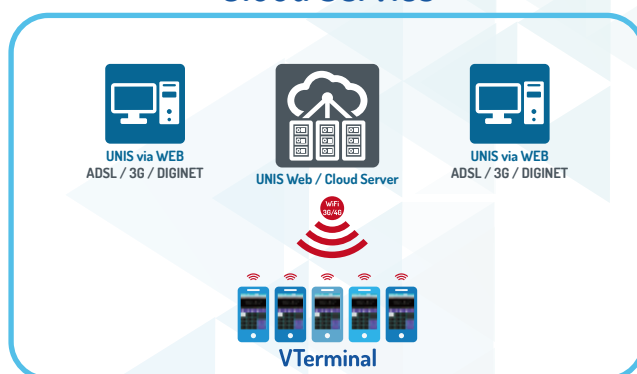

Cloud Service