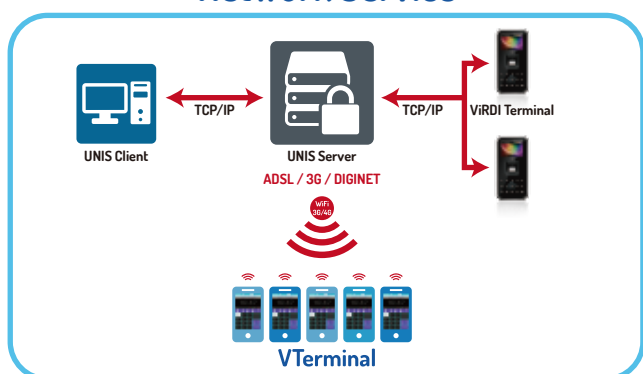

NEW

VIRDI

Features

No hassle for users to install anything. Mobile devices work as portable terminals.

Real-time GPS location data including a captured image sync with UNIS Server installed at HQ or anywhere using 3G or Wi-Fi.

No network connection required for T&A services.

Time & Attendance for field workers

System Architecture

Network Service